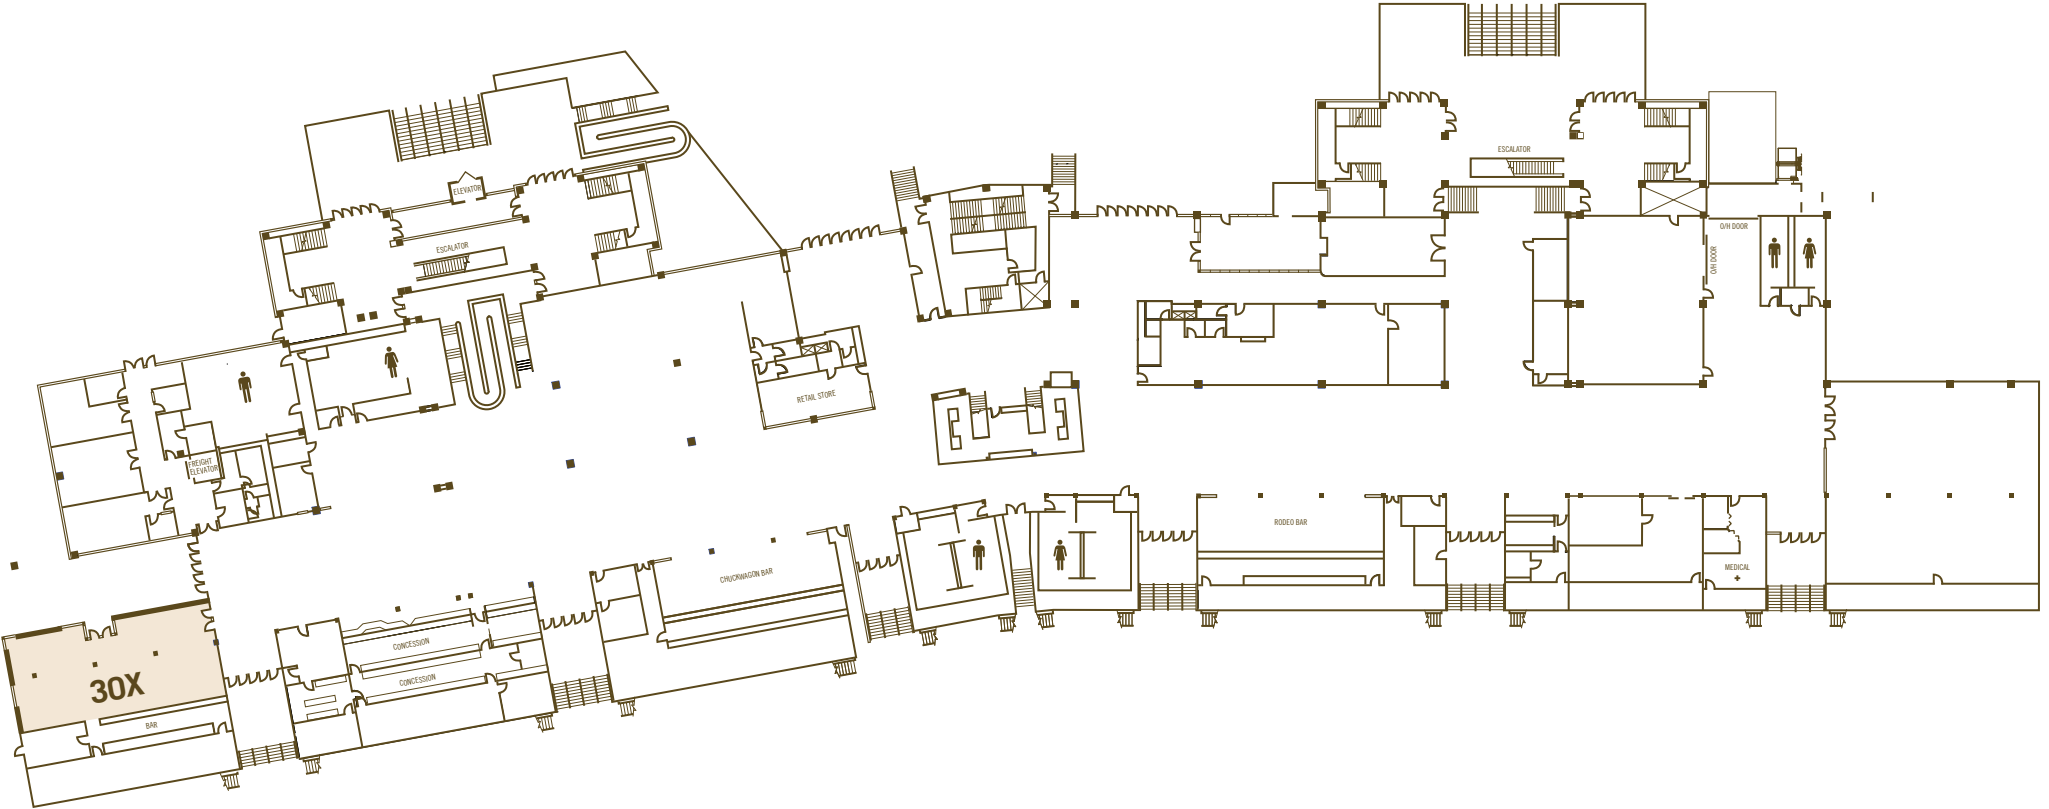

Grandstand Main Level

34,158 ft² / 3,173 m²

Grandstand Level II

21,487 ft² / 1,996 m²

Grandstand Level III – ranahans

13,500 ft² / 1,254 m²

Grandstand Level IV – Lazy S

Lazy S Meeting Room A – 936 ft² / 86 m²

Lazy S Meeting Room B – 1404 ft² / 130 m²