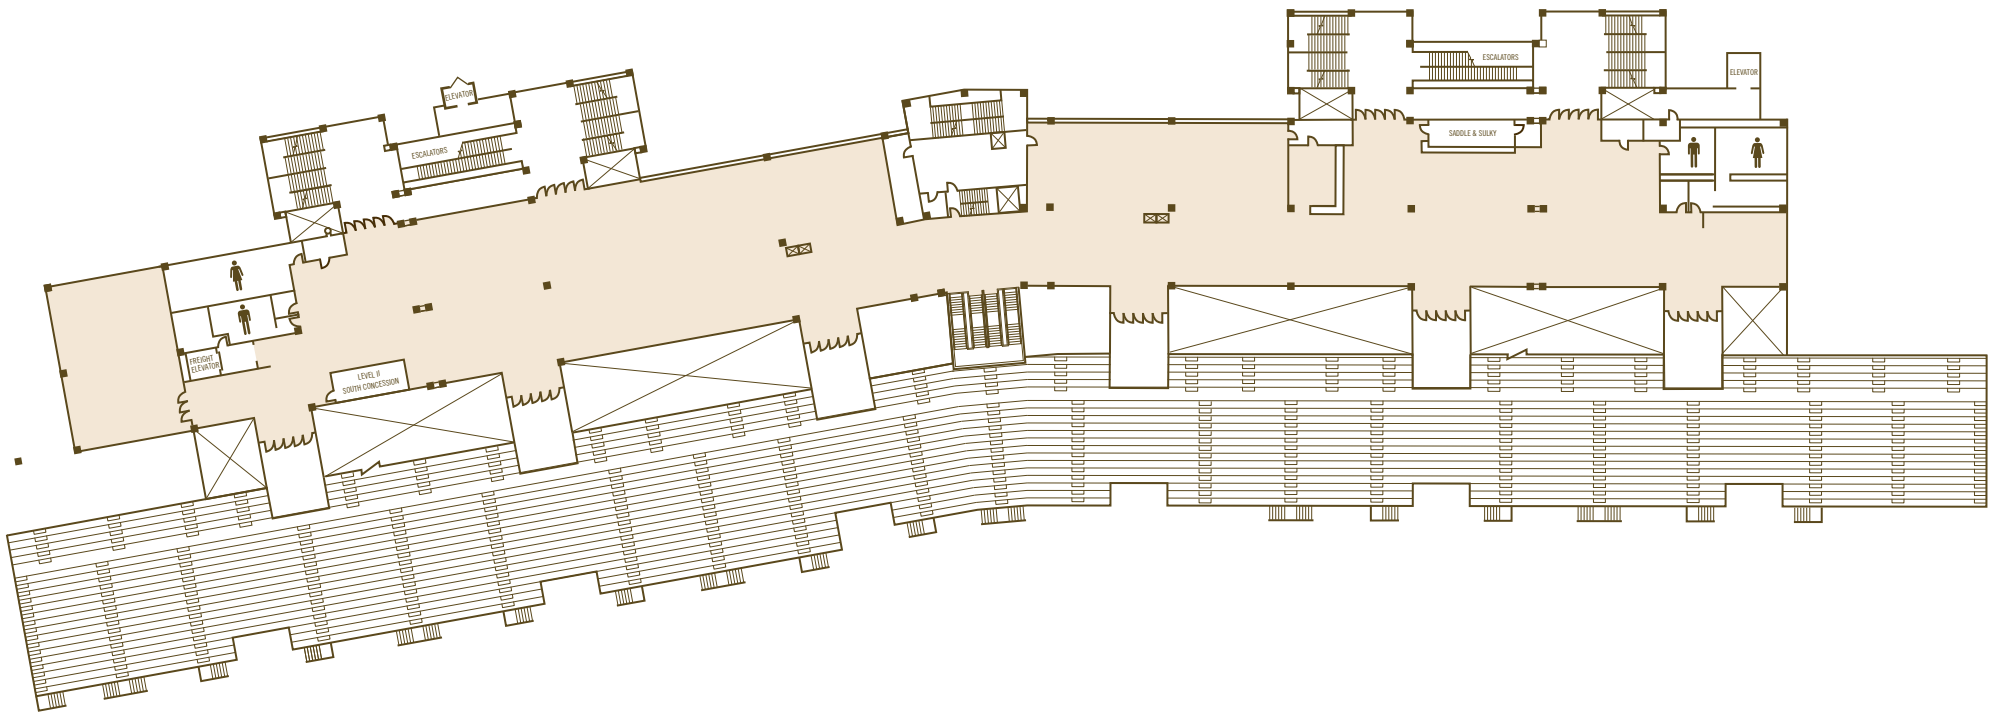

Grandstand Main Level

34,158 ft² / 3,173 m²

Grandstand Level II

21,487 ft² / 1,996 m²

Grandstand Level III – ranahans

13,500 ft² / 1,254 m²

Grandstand Level IV – Lazy S

Lazy S Meeting Room A – 936 ft² / 86 m²

Lazy S Meeting Room B – 1404 ft² / 130 m²