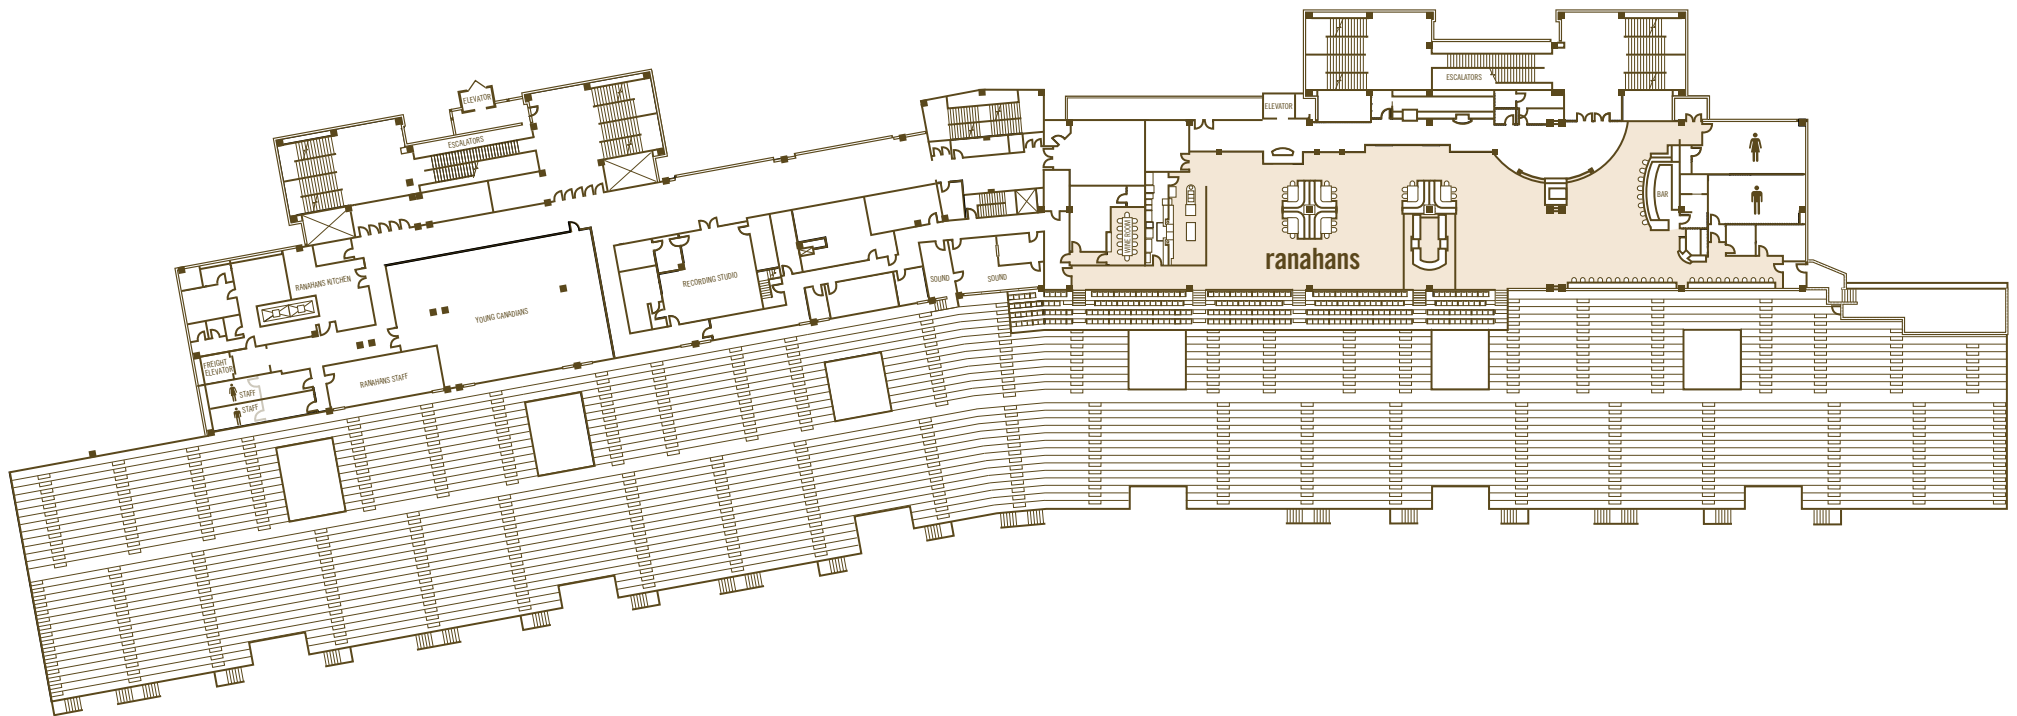

Grandstand Main Level

34,158 ft² / 3,173 m²

Grandstand Level II

21,487 ft² / 1,996 m²

Grandstand Level III – ranahans

13,500 ft² / 1,254 m²

Grandstand Level IV – Lazy S

Lazy S Meeting Room A – 936 ft² / 86 m²

Lazy S Meeting Room B – 1404 ft² / 130 m²